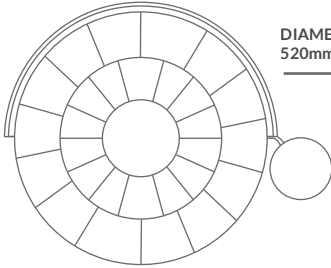

ECLIPSE

The Eclipse is an exciting concept piece that can be used as a luxurious 1-seater or 2-person loveseat.

The enveloping chair is made for weary bodies. Take advantage of the optional crescent-shaped footrest and ball cushion to support your arms, back and legs.

The Eclipse floats above the floor on slender yet reinforced legs. The side drinks table is carved Palmwood. The chair is upholstered in premium A-grade leather.

DEPTH:
1530mm

DIAMETER:
520mm

DEPTH:
1530cm

HEIGHT:
760mm

DIMENSIONS

ARM CHAIR

Diameter: 1530mm 60in
Height: 760mm 30in

OTTOMAN

Width: 1140mm 45in
Depth: 740mm 29in
Height: 420mm 16in

FEATURES AND BENEFITS

- Premium A-grade leather in a range of colours
- Sueded or waxed leather back with wooden ribbing detail
- Drinks table carved from sustainable Palmwood®
- Reinforced steel frame for durability
- Cushion of multi-density polyurethane foam and polyester quilting
- Floating suspension-based seat platform.