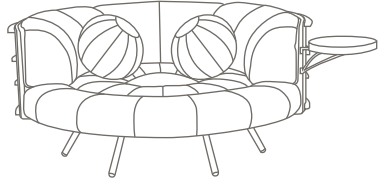

ECLIPSE

The Eclipse is an exciting concept piece that can be used as a luxurious 1-seater or 2-person loveseat.

The enveloping chair is made for weary bodies. Take advantage of the optional crescent-shaped footrest and ball cushion to support your arms, back and legs.

The Eclipse floats above the floor on slender yet reinforced legs. The side drinks table is carved Palmwood. The chair is upholstered in premium A-grade leather.

DEPTH:
1530mm

DIAMETER:
520mm

DEPTH:
1530cm

HEIGHT:
760mm

DIMENSIONS

ARM CHAIR

Diameter: 1530mm 60in
Height: 760mm 30in

OTTOMAN

Width: 1140mm 45in
Depth: 740mm 29in
Height: 420mm 16in

FEATURES AND BENEFITS

- Premium A-grade leather in a range of colours
- Sueded or waxed leather back with wooden ribbing detail
- Drinks table carved from sustainable Palmwood®
- Reinforced steel frame for durability
- Cushion of multi-density polyurethane foam and polyester quilting
- Floating suspension-based seat platform.