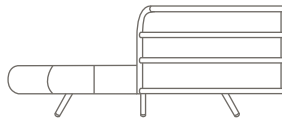

The Eclipse floats above the floor on slender yet reinforced legs. The side drinks table is carved Palmwood. The chair is upholstered in premium A-grade leather.

DEPTH:
1530mm

DIAMETER:
520mm

DEPTH:
1530cm

HEIGHT:
760mm

DIMENSIONS

ARM CHAIR

Diameter: 1530mm 60in
Height: 760mm 30in

OTTOMAN

Width: 1140mm 45in
Depth: 740mm 29in
Height: 420mm 16in

FEATURES AND BENEFITS

- Premium A-grade leather in a range of colours
- Sueded or waxed leather back with wooden ribbing detail
- Drinks table carved from sustainable Palmwood®
- Reinforced steel frame for durability
- Cushion of multi-density polyurethane foam and polyester quilting
- Floating suspension-based seat platform.