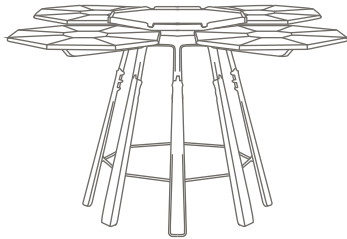

VERITÉ CLOVER LEAF TABLE

A re-imagining of the dining table, with individual settings for your dinner guests.

Palmwood and bronze table with leather bindings. The central plate rotates.

DIAMETRE:
1150mm

HEIGHT:
760mm

DIMENSIONS

DINING TABLE

Width: 1150mm 45in
Depth: 1150mm 45in
Height: 760mm 30in

FEATURES AND BENEFITS

- Solid wood 22mm top from sustainable Palmwood®
- Hammered Egyptian bronze fittings
- Rotating central serving plate
- Reinforced steel frame for durability
- Decorated with leather bindings
- Handcrafted and polished. Finished with a wax, then oil treatment.